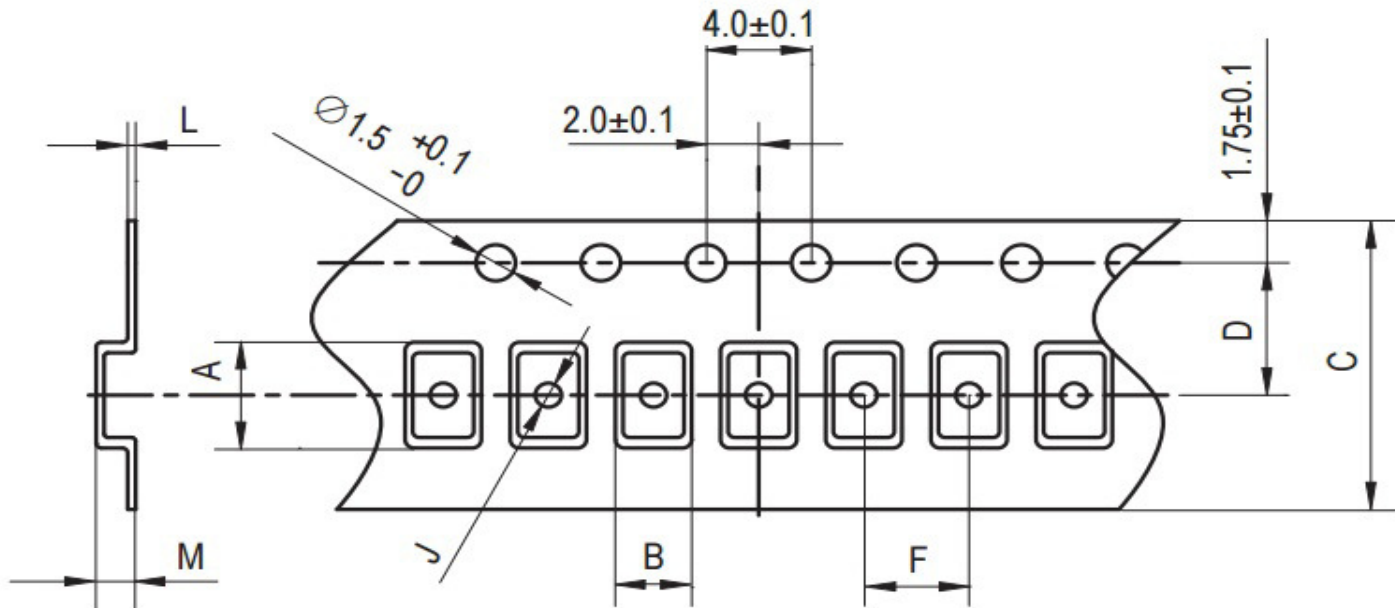

REVISIONS			
REV	DESCRIPTION	DATE	APPROVED

A	B	C	D	F	J	L	M	Reel Dia.	Qty/Reel
3.4	1.7	12.0	5.5	4.0	1.0	0.3	1.2	180	3000pcs

ECS INC. INTERNATIONAL
1105 S. Ridgeview
Olathe, KS 66062
(913) 782-7787

SIGNATURES	DATE
DRN AJ	10/3/2017
CHK BL	10/3/2017
APP BS	10/3/2017

TITLE
ECX-34RR Tape Spec.

Dimensions in mm

SIZE	DWG NO.	REV
A		-
CAGE CODE: 1G8B7		SHEET 1 OF 1